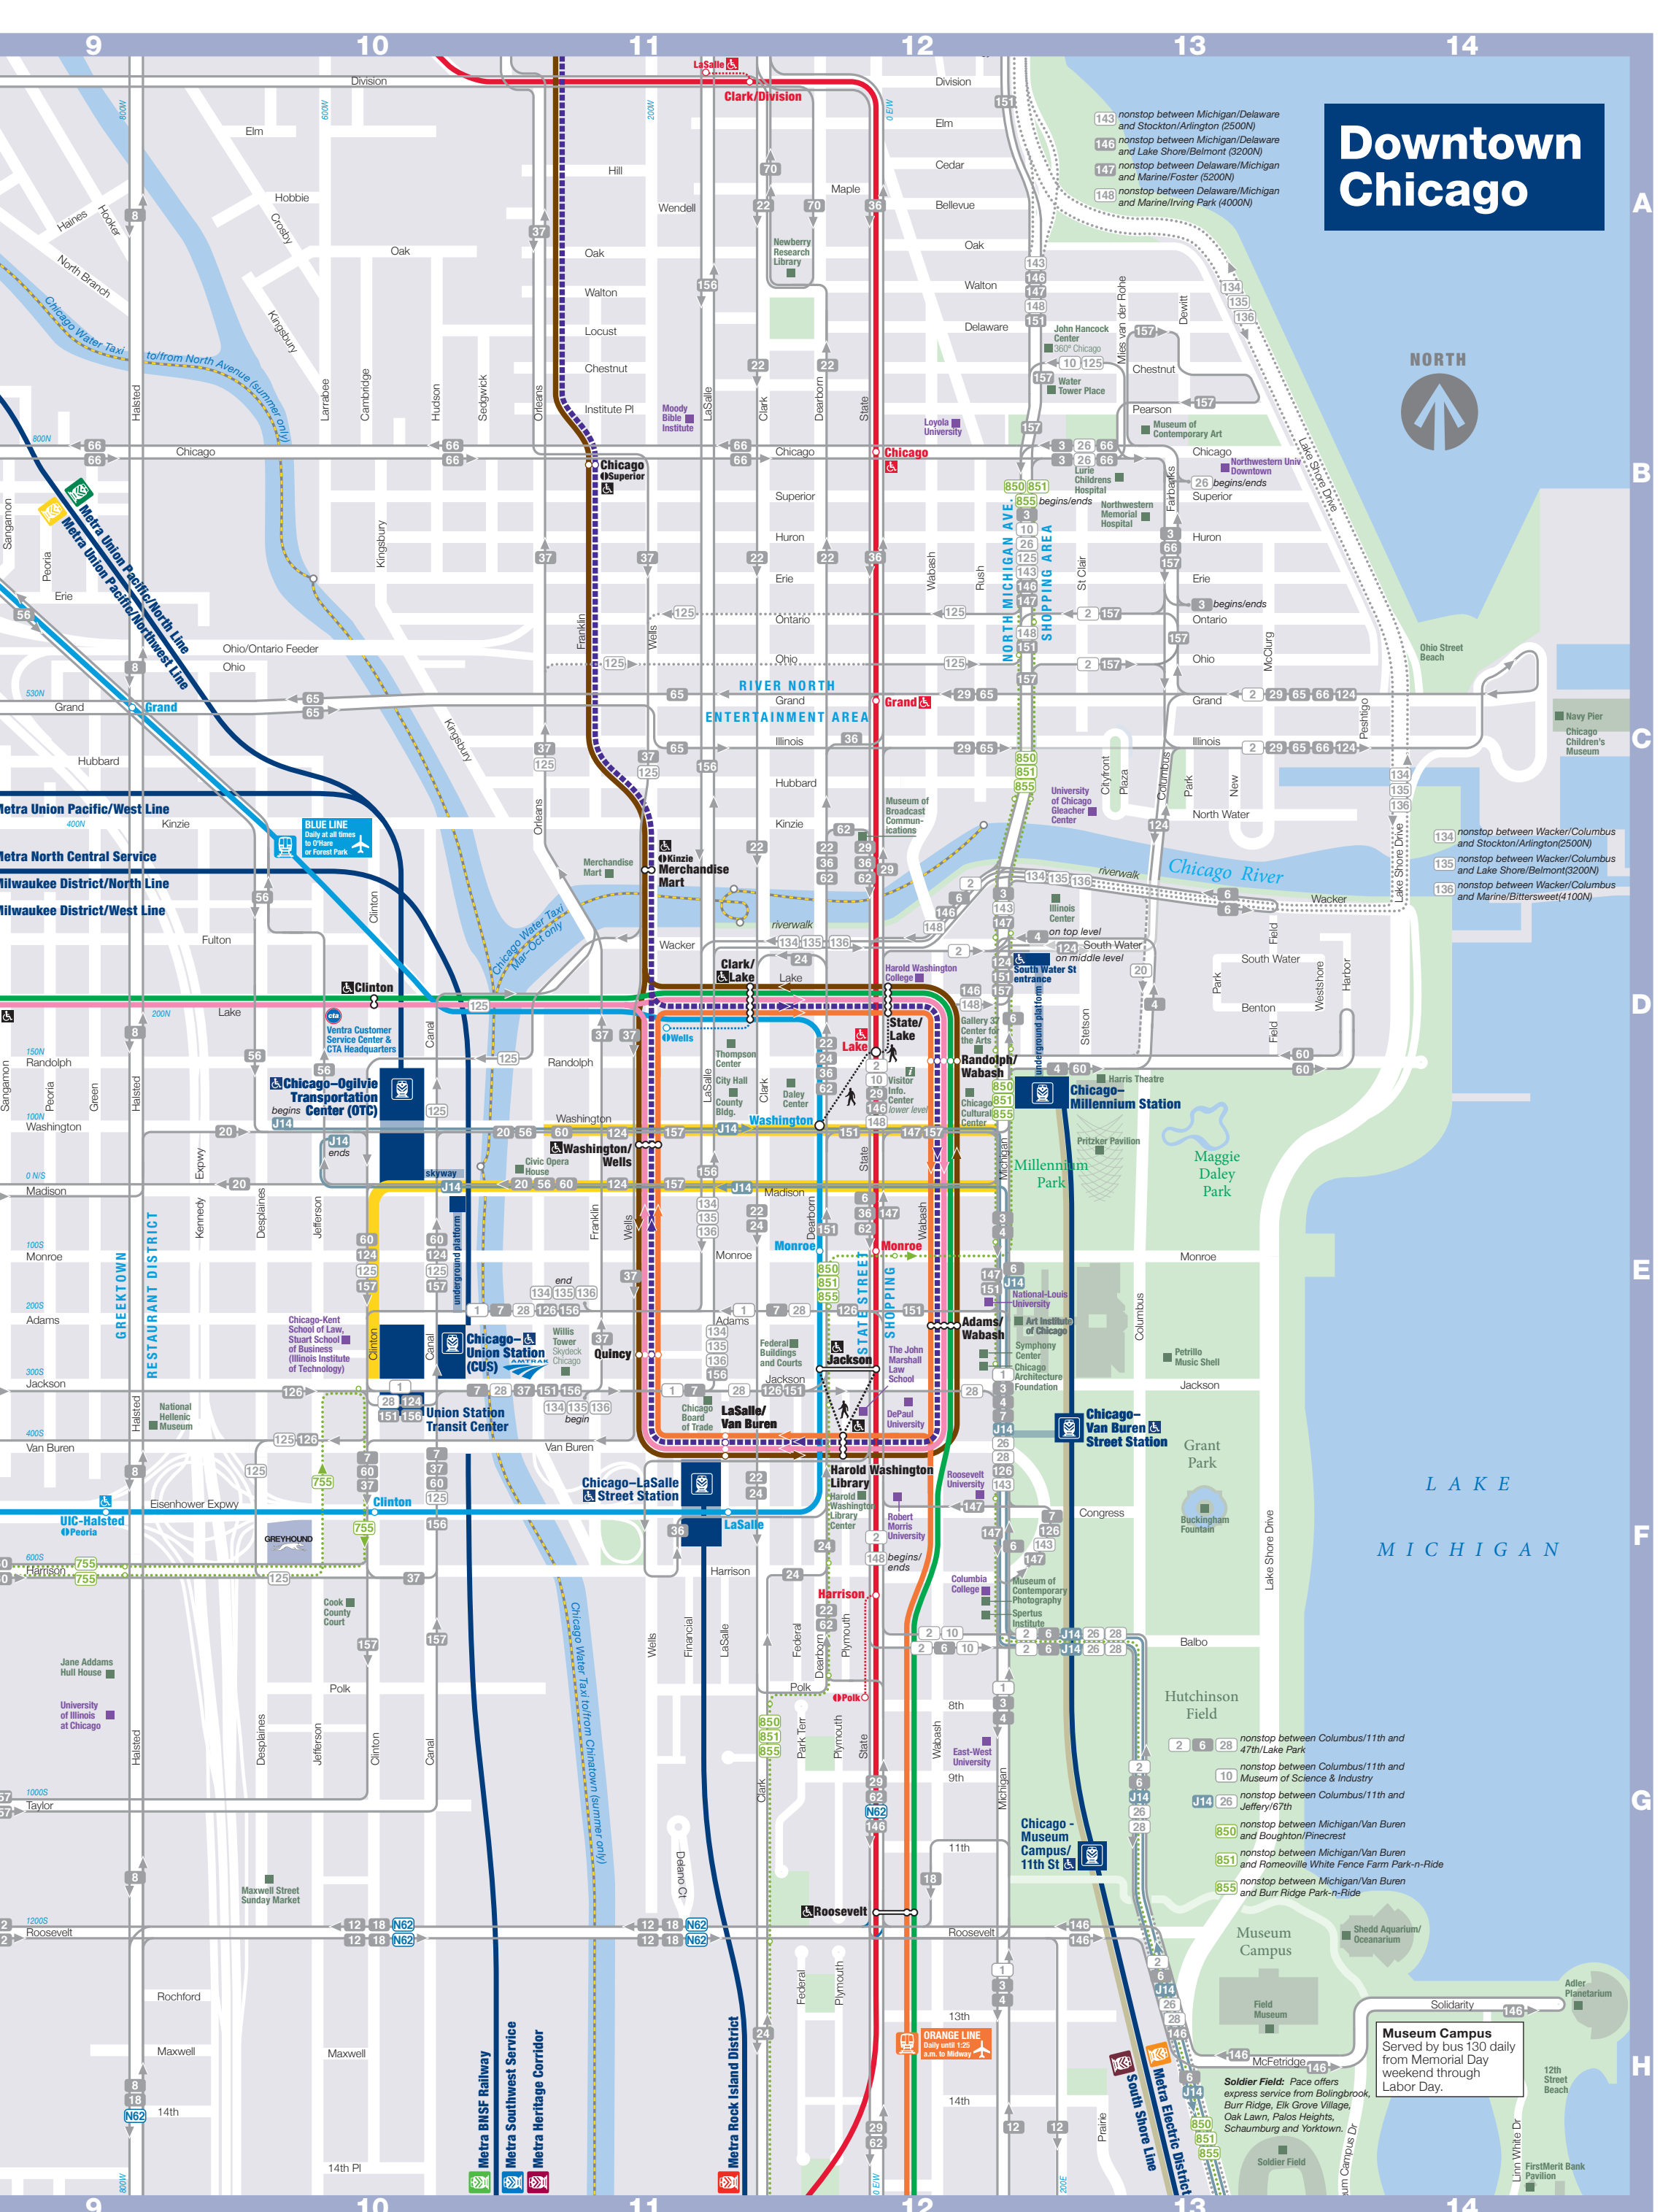

Metra provides commuter rail service from Chicago's Union Station to cities throughout Illinois and United States. Many of these routes, combined with Thruway buses, connect 35 Illinois cities. For more information, visit www.Amtrak.com

Chicago Water Taxi offers a direct link from the Metra and Amtrak train stations at Madison Street to Michigan Avenue, North Avenue and Chinatown. For more information visit www.chicagowatertaxi.com

RTA Travel Information Center:
312-836-7000 • Daily: 6:00 am to 7:00 pm
www.RTChicago.org

RTA Customer Service
Call 312.913.3110 for locations and hours.

Follow us on Facebook and Twitter

Metra Passes
Metra offers unlimited ride monthly passes. The schedule below is for the price of a monthly pass based on travel from downtown Chicago (Zone A).

Zone	A	B	C	D	E	F
Monthly	$95.25	$102.25	$138.00	$159.25	$173.50	$187.75
Reduced monthly*	$53.75	$62.50	$80.00	$97.50	$106.25	$115.00

*Available only to riders with RTA-issued Reduced Fare permits.

Metra Weekend Pass
Metra offers an $8 Weekend Pass for unlimited rides on both Saturday and Sunday. Not valid for travel to the South Shore (NICTD).

Fares are subject to change. Effective through December 2016.

Downtown Points of Interest	Schools and Universities	Downtown Metra Stations
Adler Planetarium H14 Art Institute of Chicago E13 Beachies: Oak St A13 Ohio St C14 Harris Theatre D13 Illinois Center D13 Chicago Architecture Foundation E12 Chicago Board of Trade F11 Chicago Children's Museum C14 Chicago Cultural Center D12 Chicago Stock Exchange D11 City Hall/County Building F11 Civic Opera House E11 Cook County Court (Clinton-Harrison) D12 Daley Center E12 Federal buildings and courts E12 Field Museum H14	FirstMerit Bank Pavilion H14 Gallery 37 Center for the Arts D12 Columbus College F12 Northwestern Memorial Hospital F12 Petrilo Music Shell E13 Harold Washington Library D13 Sears Tower see Willis Tower G9 Shedd Aquarium/Oceanarium H14 Skydeck Chicago E11 Soldier Field E11 Magnific Mile shopping B12 State Street shopping E12 Symphony Center E12 Thompson (State of Illinois) Center D11 360° Chicago B13 Visitor Information Center D12 Water Tower Place F12 Willis Tower F9	Newberry Research Library H14 North Michigan Avenue shopping D12 Petrie Music Shell F12 Harold Washington College E13 Illinois Institute of Technology, Downtown E10 The John Marshall School of Law B12 Loyola University, Water Tower F12 National-Louis University H12 Robert Morris University, Downtown E12 Northwestern University B13 Roosevelt University D11 University of Chicago, South Shore Line D12 University of Illinois at Chicago G9
Rush Hour Buses from Downtown Metra Stations	CTA Special and Seasonal Routes	Pace Service to Special Events
120 Ogilvie/Streetsville Express AM 121 Union Station Express 122 Ogilvie/Streetsville Express PM 123 Union Station Express	19 United Center Express 130 Museum Campus 132 Goose Island Express 128 Soldier Field Express 192 Univ of Chicago Hospitals Express	Wrigley Field 282 Schaumburg-Wrigley Field Express 779 Yorktown-Wrigley Field Express U.S. Cellular Field 773 Markham/Timley Park-US Cellular Field Express 774 Palos Heights/Oak Lawn-US Cellular Field Express 775 Bolingbrook/Burr Ridge-US Cellular Field Express Soldier Field 237 Schaumburg-Elk Grove-Wrigley Field Express 769 Bolingbrook-Burr Ridge-Soldier Field Express 769 Palos Heights-Oak Lawn-Soldier Field Express 776 Yorktown-Soldier Field Express